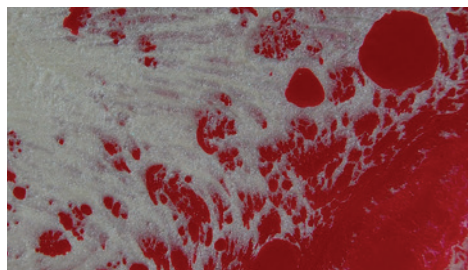

CREATIVE COMBINATIONS

FEATURING... **FANTASY Moon**

SOLVENT-BASED COLORS WITH HAMMERED EFFECTS THAT APPEAR INSTANTLY UPON APPLICATION. TO BE APPLIED IN THIN OR THICK LAYERS ON HORIZONTAL SURFACES.

Moon poured in Moon

Moon applied with a brush in Moon

Moon and Prisme

Moon in Ceramic

Moon poured in Vitrail

Moon applied with a brush in Vitrail

Moon and Studio Acrylics Sand Gel

Moon on Glazing Resin

Moon in Glazing Resin (left)