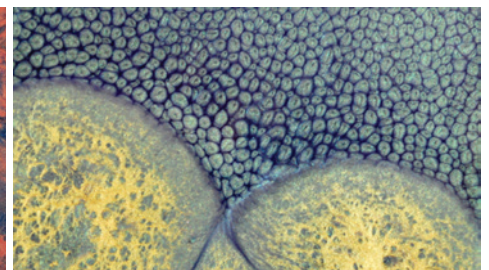

CREATIVE COMBINATIONS

FEATURING... **FANTASY Moon**

SOLVENT-BASED COLORS WITH HAMMERED EFFECTS THAT APPEAR INSTANTLY UPON APPLICATION. TO BE APPLIED IN THIN OR THICK LAYERS ON HORIZONTAL SURFACES.

Moon poured in Moon

Moon applied with a brush in Moon

Moon and Prisme

Moon in Ceramic

Moon poured in Vitrail

Moon applied with a brush in Vitrail

Moon and Studio Acrylics Sand Gel

Moon on Glazing Resin

Moon in Glazing Resin (left)