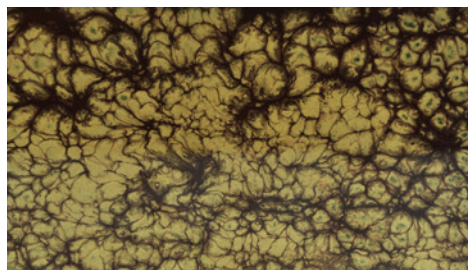

CREATIVE COMBINATIONS

FEATURING... **FANTASY Moon**

SOLVENT-BASED COLORS WITH HAMMERED EFFECTS THAT APPEAR INSTANTLY UPON APPLICATION. TO BE APPLIED IN THIN OR THICK LAYERS ON HORIZONTAL SURFACES.

Moon poured in Moon

Moon applied with a brush in Moon

Moon and Prisme

Moon in Ceramic

Moon poured in Vitrail

Moon applied with a brush in Vitrail

Moon and Studio Acrylics Sand Gel

Moon on Glazing Resin

Moon in Glazing Resin (left)