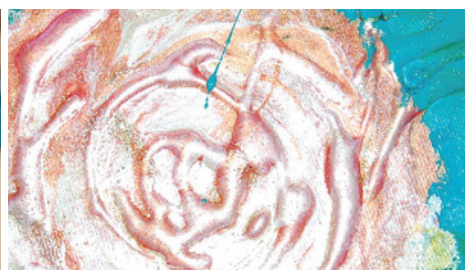

CREATIVE COMBINATIONS

FEATURING... **FANTASY Moon**

SOLVENT-BASED COLORS WITH HAMMERED EFFECTS THAT APPEAR INSTANTLY UPON APPLICATION. TO BE APPLIED IN THIN OR THICK LAYERS ON HORIZONTAL SURFACES.

Moon poured in Moon

Moon applied with a brush in Moon

Moon and Prisme

Moon in Ceramic

Moon poured in Vitrail

Moon applied with a brush in Vitrail

Moon and Studio Acrylics Sand Gel

Moon on Glazing Resin

Moon in Glazing Resin (left)