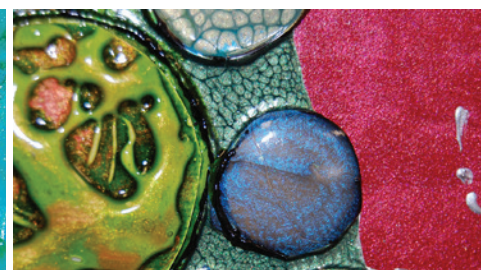

CREATIVE COMBINATIONS

FEATURING... **FANTASY Moon**

SOLVENT-BASED COLORS WITH HAMMERED EFFECTS THAT APPEAR INSTANTLY UPON APPLICATION. TO BE APPLIED IN THIN OR THICK LAYERS ON HORIZONTAL SURFACES.

Moon poured in Moon

Moon applied with a brush in Moon

Moon and Prisme

Moon in Ceramic

Moon poured in Vitrail

Moon applied with a brush in Vitrail

Moon and Studio Acrylics Sand Gel

Moon on Glazing Resin

Moon in Glazing Resin (left)